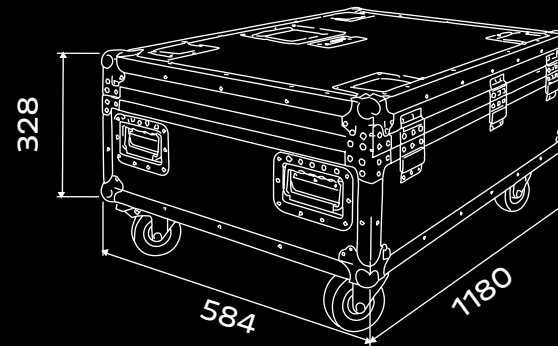

INCLUDES

ACCESSORIES