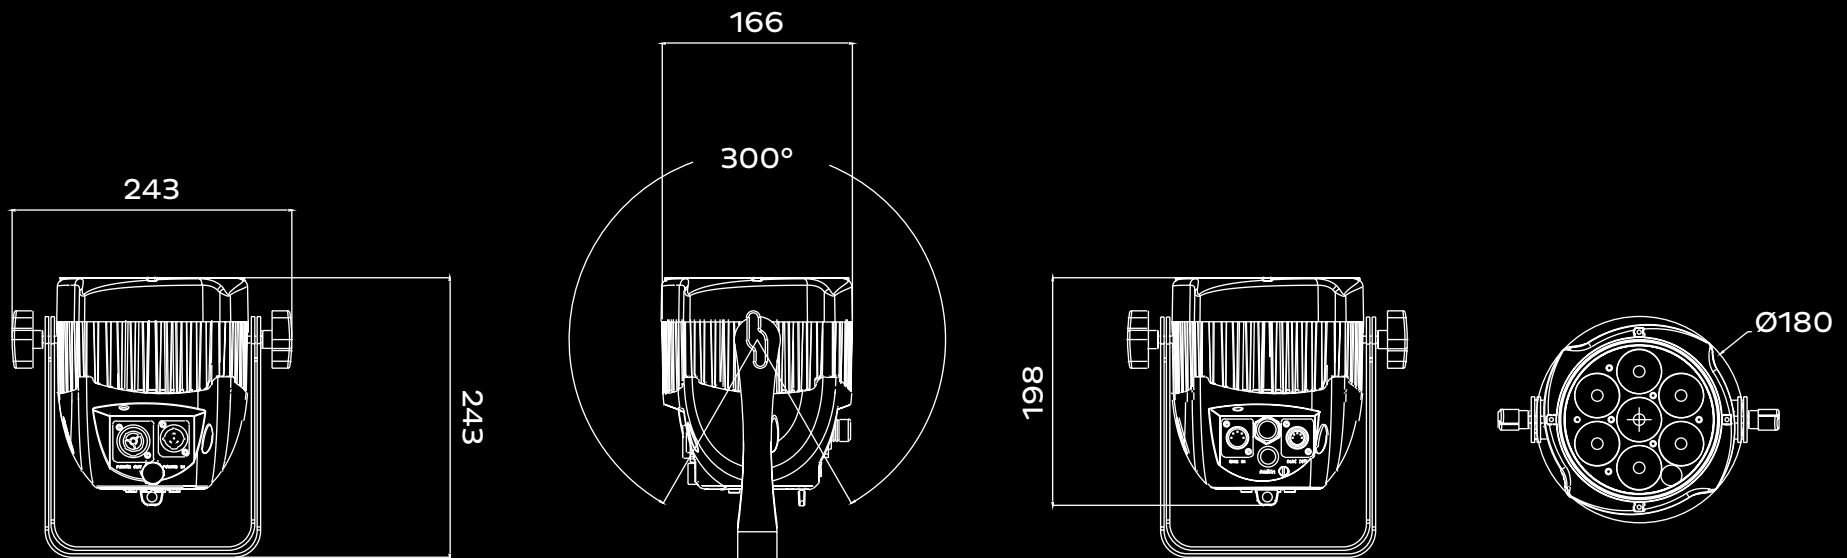

ELECTRICAL

Input Voltage	• 110–230V/50–60 Hz
Power Consumption	• 70 W

PHYSICAL

Dimensions	• 174 × 243 × 240 mm
Weight (N.W.)	• 4.9 Kg
Housing	• Aluminum
Housing Color	• Black
IP Rating	• IP65

Optional Accessories:

- Flight Case (SKU: FC-LGPAR407)

AVAILABLE AS KIT (SKU: LGPAR407-KIT)