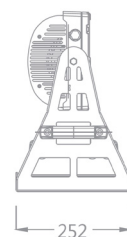

TITAN 136-W is a 36x15 watts warm white high-power, LED city wash. It has a high light efficiency, illumination, performance and stability. With its strong build and IP 66 rating this fixture is ideal for towers, bridges, large venues, integrated commercial building and other outdoor architectural applications.

SOURCE Light source: 36x15 watts Warm White
LED life expectancy: 50,000 Hrs
Peak Intensity: 942480cd (7°)

OPTICAL SYSTEM Optics: 4°, 10°, 20°
Light output: 10,000 Lux @ 10m @ 4°

CONTROL & PROGRAMMING Control Protocols: DMX, RDM
DMX control channels: 0-100% dimming
Controllable sections: 1
Color: Warm White

ELECTRICAL Input Voltage: AC100-240V, 50/60Hz
Max Power: 550 W
Power Factor: > 0.9

CONNECTIONS Power connection: 3m cable (input only)
Data connection: 3m cable (input + output)

PHYSICAL Dimensions: 824x252x381mm
Net Weight: 31.3 kg
Color: Off White (Gray, Black Optional)
Housing: Die-cast aluminum
IP Rating: 66
Operation temperature: - 40°C~45°C (operating) /
- 20°C~45°C (startup)

Dimensions

Luminous Diagram