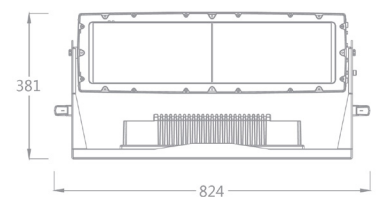

SOURCE Light source: 36x15 watts Warm White
LED life expectancy: 50,000 Hrs
Peak Intensity: 942480cd (7°)

OPTICAL SYSTEM Optics: 4°, 10°, 20°
Light output: 10,000 Lux @ 10m @ 4°

CONTROL & PROGRAMMING Control Protocols: DMX, RDM
DMX control channels: 0-100% dimming
Controllable sections: 1
Color: Warm White

ELECTRICAL Input Voltage: AC100-240V, 50/60Hz
Max Power: 550 W
Power Factor: > 0.9

CONNECTIONS Power connection: 3m cable (input only)
Data connection: 3m cable (input + output)

PHYSICAL Dimensions: 824x252x381mm
Net Weight: 31.3 kg
Color: Off White (Gray, Black Optional)
Housing: Die-cast aluminum
IP Rating: 66
Operation temperature: - 40°C~45°C (operating) /
- 20°C~45°C (startup)

Dimensions

Luminous Diagram