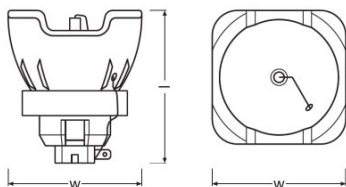

#### Light technical data

Focal length	41.0 mm
Aperture window, maximum	8.0 mm

#### Dimensions & weight

Diameter	58.0 mm
Length	71.0 mm
Arc length	1.3 mm