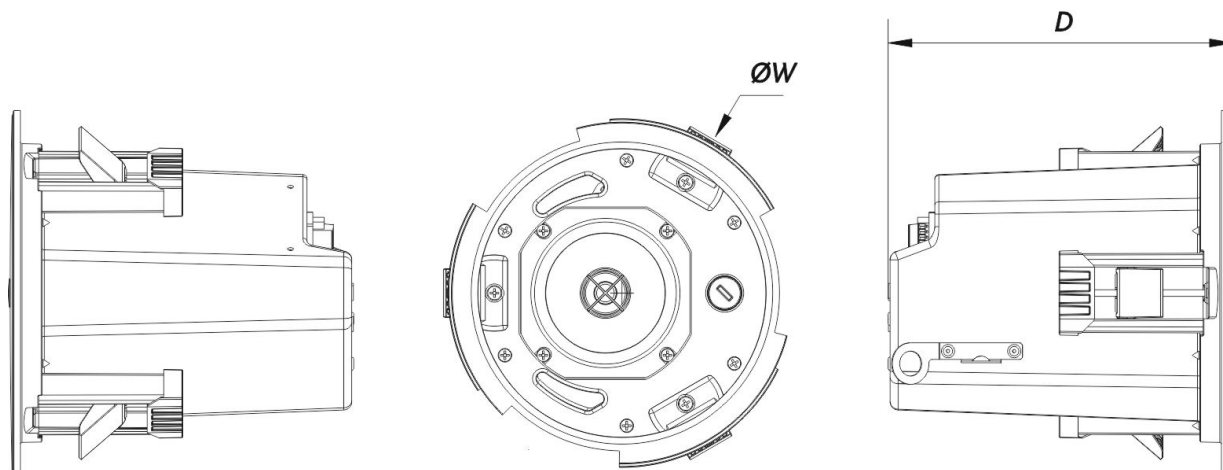

Enclosure

Enclosure Construction	Steel
Enclosure Geometry	Round
Cut Out Diameter	185 mm (7,3 in)
Depth	220 mm (8,7 in)
Dimensions (H x W x D)	220 x 220 x 220 mm 8,7 x 8,7 x 8,7 in
Net Weight	2,7 kg (5,9 lb)

DIMENSIONS

ORDERING INFORMATION

Model	Description	P/N
System		
DECO-40-T		10213234

DECO-40-T

DAS Audio Group, S.L. - C/ Islas Baleares 24 - 46988
Fuente del Jarro - Valencia - Spain - Tel. +34961340860
Updated (DD/MM/YYYY): 08/10/2024