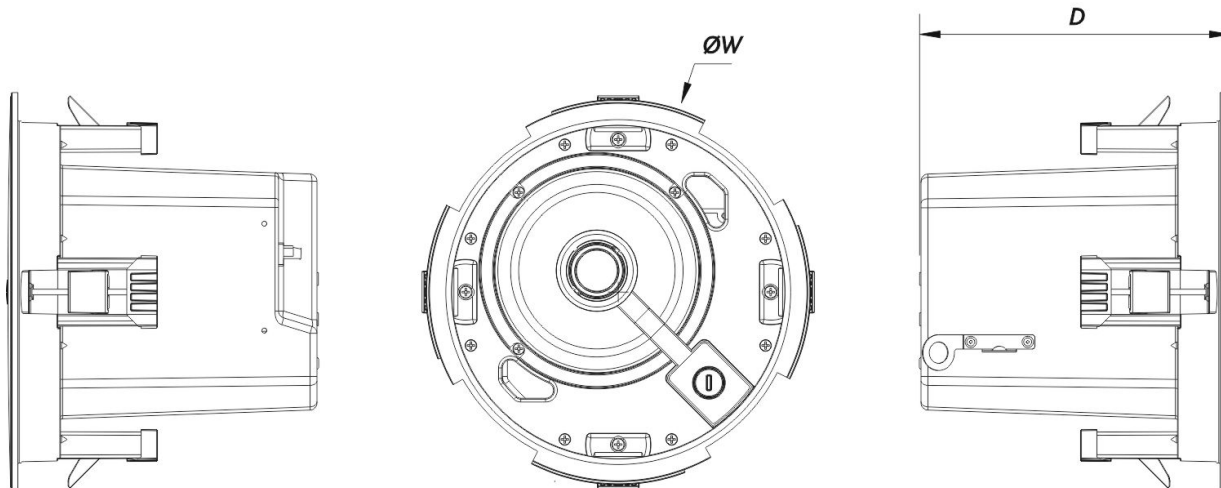

Enclosure

Enclosure Construction	Steel
Enclosure Geometry	Round
Cut Out Diameter	245 mm (9,6 in)
Depth	220 mm (8,6 in)
Dimensions (H x W x D)	280 x 280 x 220 mm 11,0 x 11,0 x 8,6 in
Net Weight	4,3 kg (9,5 lb)

Components

MF Driver	6B
HF Driver	TWT-65

DIMENSIONS

Model	Description	P/N

DECO-65-T

DAS Audio Group, S.L. - C/ Islas Baleares 24 - 46988
Fuente del Jarro - Valencia - Spain - Tel. +34961340860
Updated (DD/MM/YYYY): 08/10/2024