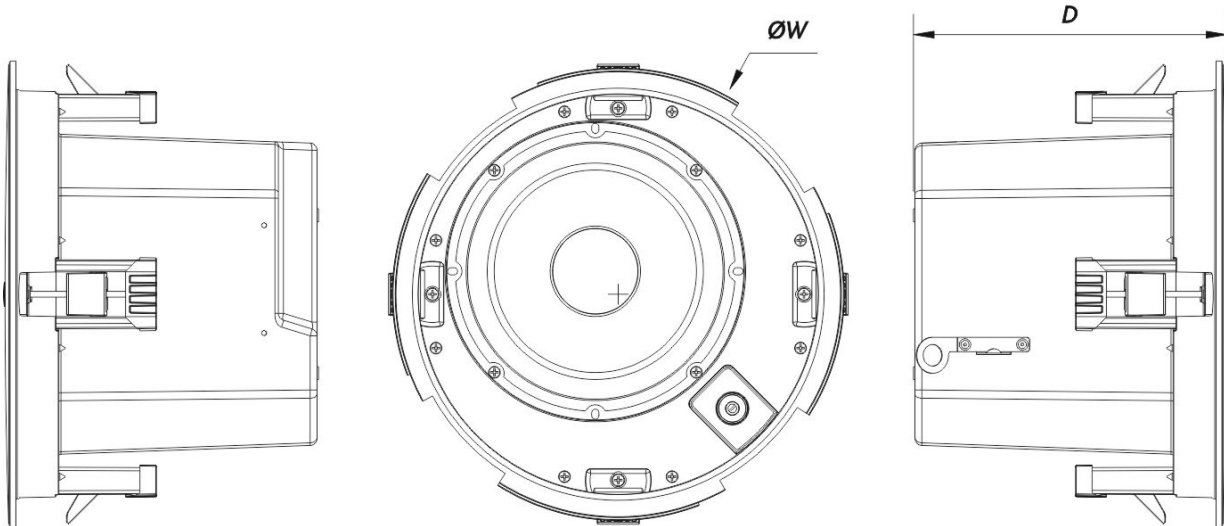

Enclosure

Enclosure Geometry	Round
Cut Out Diameter	290 mm (11,4 in)
Depth	215 mm (8,5 in)
Dimensions (H x W x D)	321 x 321 x 215 mm 12,6 x 12,6 x 8,5 in
Net Weight	5,5 kg (12,1 lb)

DIMENSIONS

ORDERING INFORMATION

Model	Description	P/N
System		
DECO-80-TS		10213242

DECO-80-TS

DAS Audio Group, S.L. - C/ Islas Baleares 24 - 46988
Fuente del Jarro - Valencia - Spain - Tel. +34961340860
Updated (DD/MM/YYYY): 08/10/2024