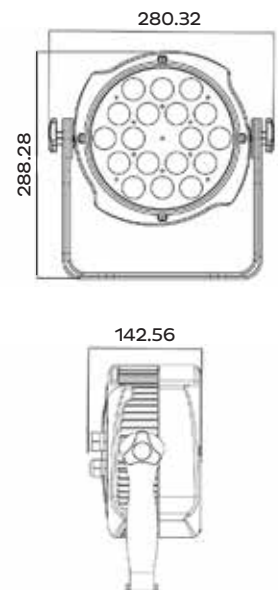

SOURCE Light source: 18 x 12 watts, 4 in 1 RGBW LEDs
LED life expectancy: 50,000 Hrs.

OPTICAL SYSTEM Beam angle: 25°
Light output: 12,000 Lux @ 2m @ 10°

DYNAMIC EFFECTS Dimmer: 4 selectable dimming curves
Color mixing: RGBW
Strobe and fade effect
Built-in color and dynamic macros

CONTROL & PROGRAMMING Control protocols: DMX, Master-Slave, Auto Run
Display : TFT displayer with 4 buttons
Control channels: 3, 4, 6, 8, 11 CHs

ELECTRICAL Input voltage: 100-240V/50-60Hz
Power consumption: 200 watts

CONNECTIONS DMX connections: IP DMX In/Out cables with 3 pin screw lock connectors
Power connections: IP Power In/Out cable, 3 pin screw lock connectors

PHYSICAL Dimensions: 280.32 x 142.56 x 288.28mm
Net weight: 5 Kg
Color: Black
Housing: Aluminum
IP rating: 65
Operating temperature: -20°C/45°C

Dimensions

Luminous Diagram